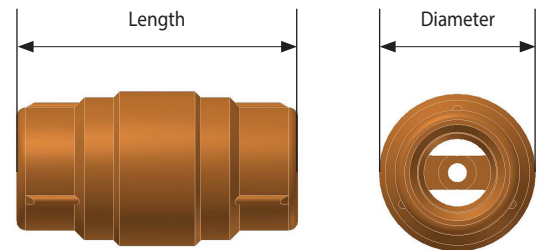

Beyond flow.

Check Valves **Technical Specifications**

No.2385: Nickel-Plated with EPD Rubber Poppet

DESCRIPTION/FEATURES

The No.2385 is electroless nickel plated inside and outside, with all other internal parts of stainless steel. Designed to operate in any position, a sensitive spring has been added to close the poppet automatically. The rubber poppet is fully-formed around a solid steel insert to provide greater strength in commercial applications. Each valve is tested twice for casting integrity and backflow prevention. All valves are 100% American-Made and built to last.

APPLICATIONS

Used for chemical and detergent applications, also including animal and vegetable oils, brake fluid, ketones, ozone & oxidizing chemicals, ammonia, and salt water.
(Same as No.385)

FLOW RATE (Cv)

SIZE	3/8"	1/2"	3/4"	1"	1-1/4"	1-1/2"	2"	2-1/2"	*3"	**3"
GPM	2	3	5	8	17	32	52	69	185	69

C_v is flow (GPM) with a 1 psi differential pressure.

MATERIAL SPECIFICATIONS

Part Name	Material
Body	Cast Bronze C84400 AMS26074B Nickel-Plated
Stem	303 Stainless Steel
Poppet	EPD Rubber
Spring	302 Stainless Steel
Cup Washer	304 Stainless Steel
Locknut	316 Stainless Steel
Country of Origin	Made in the USA

DIMENSIONS

PIPE SIZE	2385 SERIES PART NO.	OVER-ALL LENGTH	VALVE DIAMETER	VALVE WEIGHT
3/8"	2385-038	2.63"	1.16"	0.50 lb
1/2"	2385-050	2.69"	1.40"	0.65 lb
3/4"	2385-075	3.31"	1.62"	0.90 lb
1"	2385-100	3.69"	2.00"	1.25 lb
1-1/4"	2385-125	4.57"	2.41"	2.00 lb
1-1/2"	2385-150	4.88"	2.69"	2.45 lb
2"	2385-200	5.56"	3.34"	3.90 lb
2-1/2"	2385-250	6.79"	3.81"	7.15 lb
*3"	2385-300-F	7.40"	4.71"	11.80 lb
**3"	2385-300	6.79"	3.81"	6.60 lb