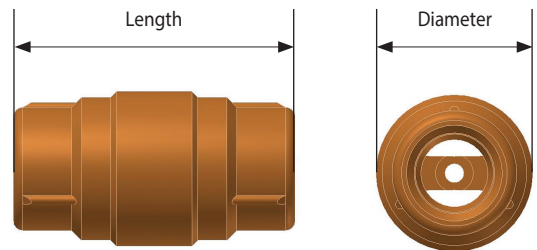

Beyond flow.

Check Valves **Technical Specifications**

No.395: Viton® Rubber Poppet for Fuel, Chemical, and High Temperature Applications

DESCRIPTION/FEATURES

The No. 395 check valve is made of a one-piece cast brass body. Designed to operate in any position, a sensitive spring has been added to close the poppet automatically. The rubber poppet is fully-formed around a solid steel insert to provide greater strength in commercial applications. Each valve is tested twice for casting integrity and backflow prevention. All valves are 100% American-Made and built to last.

APPLICATIONS

Used for resistance in aggressive fuel and chemical applications or where excellent heat stability is required. Rated for temperatures up to 350°F. Not for steam use.

FLOW RATE (Cv)

SIZE	3/8"	1/2"	3/4"	1"	1-1/4"	1-1/2"	2"	2-1/2"	*3"	**3"	4"
GPM	2	3	5	8	17	32	52	69	185	69	240

C_v is flow (GPM) with a 1 psi differential pressure.

MATERIAL SPECIFICATIONS

Part Name	Material
Body	Cast Bronze C84400
Stem	303 Stainless Steel
Poppet	FDA Viton® fluoroelastomer
Spring	302 Stainless Steel
Cup Washer	304 Stainless Steel
Locknut	316 Stainless Steel
Country of Origin	Made in the USA

NPT threaded. *New valve: Standard female thread on both ends, C_v factor of 185. ** Original valve: 2-1/2" valve body with 3" male thread on both ends, C_v factor of 69.

Strataflo ISO 90001: 2008 Certified