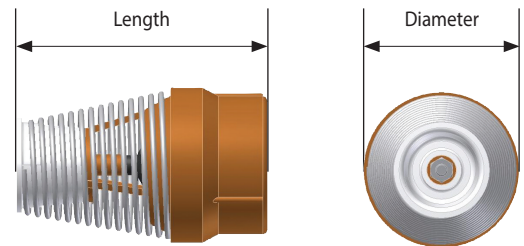

**APPLICATIONS**

Used as an all purpose foot valve for multiple applications, including cold water, ethylene and glycol.

**FLOW RATE (Cv)**

SIZE	3/4"	1"	1-1/4"	*1-1/4"	1-1/2"	2"	2-1/2"	3"M**
GPM	8	16	27	14	32	64	83	83

*C<sub>v</sub> is flow (GPM) with a 1 psi differential pressure.*

Certified to NSF/ANSI 372

**MATERIAL SPECIFICATIONS**

Part Name	Material
Body	Cast Bronze C89833 or C87500
Stem	303 Stainless Steel
Poppet	Buna-S Rubber
Strainer Coil	302 Stainless Steel
Nipple	Delrin
Locknut	316 Stainless Steel
Country of Origin	Made in the USA

**OPERATING SPECIFICATIONS**

Maximum Temperature	225°F
Working Pressure	400 psi

**DIMENSIONS**

PIPE SIZE	F200 SERIES PART NO.	OVER-ALL LENGTH	VALVE DIAMETER	VALVE WEIGHT
3/4"	F200-075	3.63"	1.31"	0.40 lb
1"	F200-100	4.27"	1.78"	0.75 lb
1-1/4"	F200-125	4.74"	2.28"	1.15 lb
1-1/4"	F200A-125	4.00"	1.89"	0.75 lb
1-1/2"	F200-150	5.64"	2.56"	1.50 lb
2"	F200-200	5.41"	3.25"	2.90 lb
2-1/2"	F200-250	6.36"	3.88"	4.75 lb
3"M**	F200-300	6.36"	3.88"	4.65 lb

\*\*Male thread.

NPT threaded.

\* No. 200A-Special 1-1/4" valve will enter a 2" pipe for cold water service.

Strataflo ISO 90001: 2008 Certified

PO Box 8298 • Fort Wayne, IN 46898-8298 • [strataflo.com](http://strataflo.com) • Phone 260-482-4366